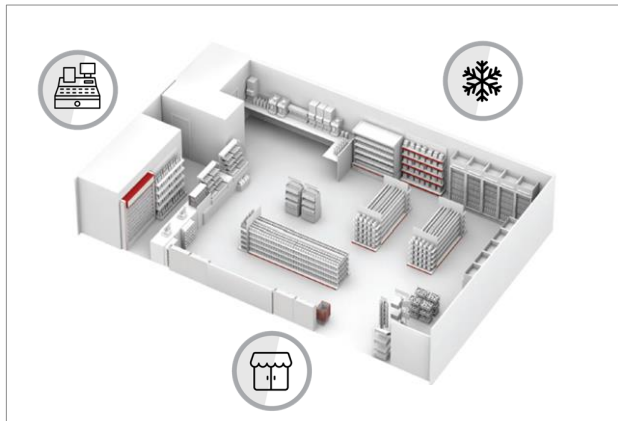

BARKER INSERT

	Cactus Barker Insert	Barker Holder (SGL)
Size	150 x 80 mm	
Format	Digital	
Material	170gsm Silk	

TOUCHPOINTS

SHELF FLAG

	Can Shelf Flag
Size	95 x 113 mm
Format	Litho
Material	600mic white Polyprop

TOUCHPOINTS

Please note:
shelf flags
smaller than
pictured.

A4 POSTERS

	Cactus A4 Poster
Size	210 x 297 mm
Format	Digital, Portrait
Material	Yupo Tako

TOUCHPOINTS

SHELF STRIPS

	Rhombus Shelf Stripping
Size	95 x 113 mm
Format	Litho
Material	600mic white Polyprop