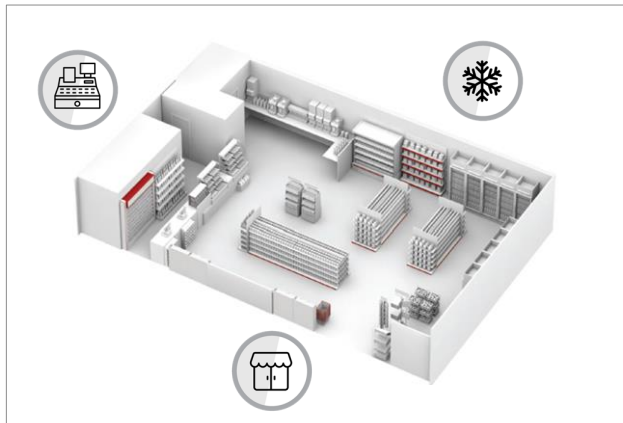

BARKER INSERT

	Cactus Barker Insert	Barker Holder (SGL)
Size	150 x 80 mm	
Format	Digital	
Material	170gsm Silk	

TOUCHPOINTS

SHELF FLAG

	Can Shelf Flag
Size	95 x 113 mm
Format	Litho
Material	600mic white Polyprop

TOUCHPOINTS

Please note:
shelf flags
smaller than
pictured.

A4 POSTERS

	Cactus A4 Poster
Size	210 x 297 mm
Format	Digital, Portrait
Material	Yupo Tako

TOUCHPOINTS

SHELF STRIPS

	Rhombus Shelf Stripping
Size	95 x 113 mm
Format	Litho
Material	600mic white Polyprop