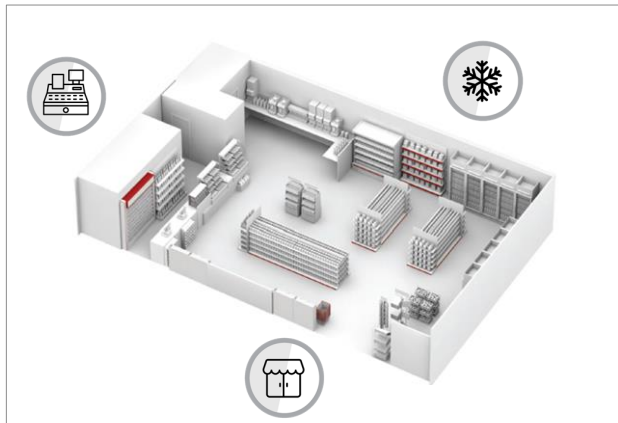

BARKER INSERT

	Cactus Barker Insert	Barker Holder (SGL)
Size	150 x 80 mm	
Format	Digital	
Material	170gsm Silk	

TOUCHPOINTS

SHELF FLAG

	Can Shelf Flag
Size	95 x 113 mm
Format	Litho
Material	600mic white Polyprop

TOUCHPOINTS

Please note:
shelf flags
smaller than
pictured.

A4 POSTERS

	Cactus A4 Poster
Size	210 x 297 mm
Format	Digital, Portrait
Material	Yupo Tako

TOUCHPOINTS

SHELF STRIPS

	Rhombus Shelf Stripping
Size	95 x 113 mm
Format	Litho
Material	600mic white Polyprop